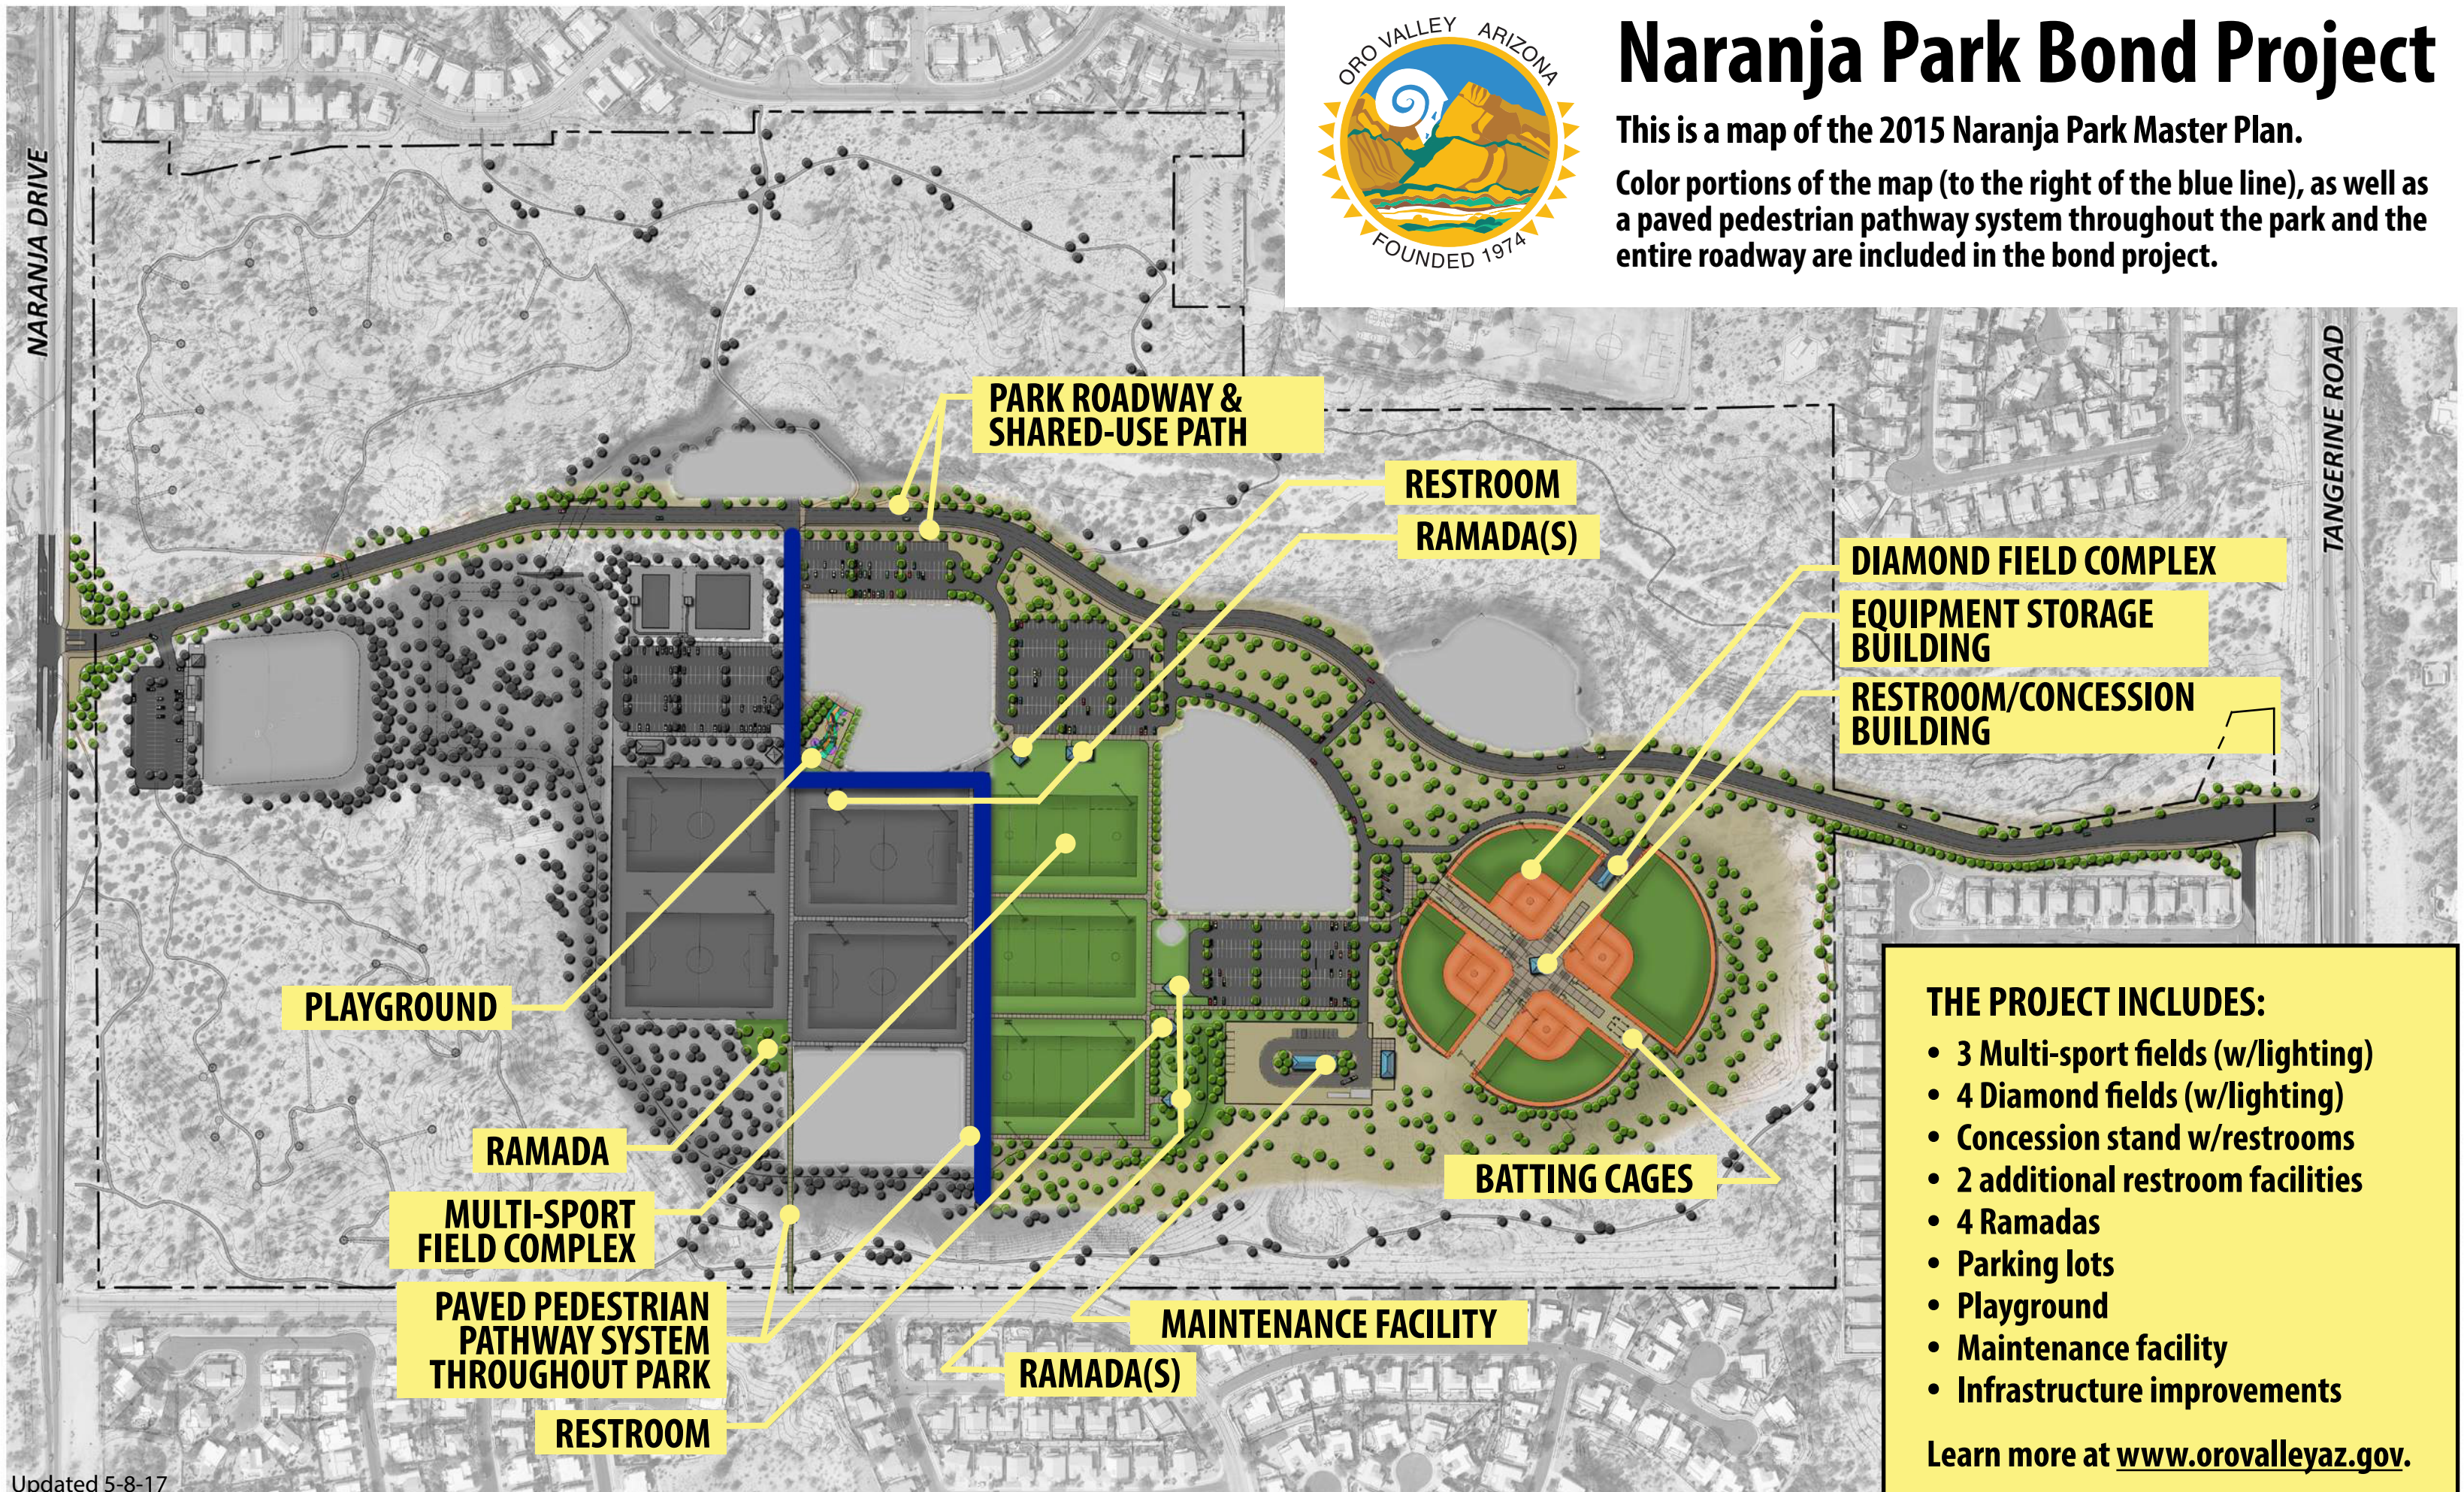

Naranja Park Bond Project

This is a map of the 2015 Naranja Park Master Plan.

Color portions of the map (to the right of the blue line), as well as a paved pedestrian pathway system throughout the park and the entire roadway are included in the bond project.

THE PROJECT INCLUDES:

- 3 Multi-sport fields (w/lighting)
- 4 Diamond fields (w/lighting)
- Concession stand w/restrooms
- 2 additional restroom facilities
- 4 Ramadas
- Parking lots
- Playground
- Maintenance facility
- Infrastructure improvements