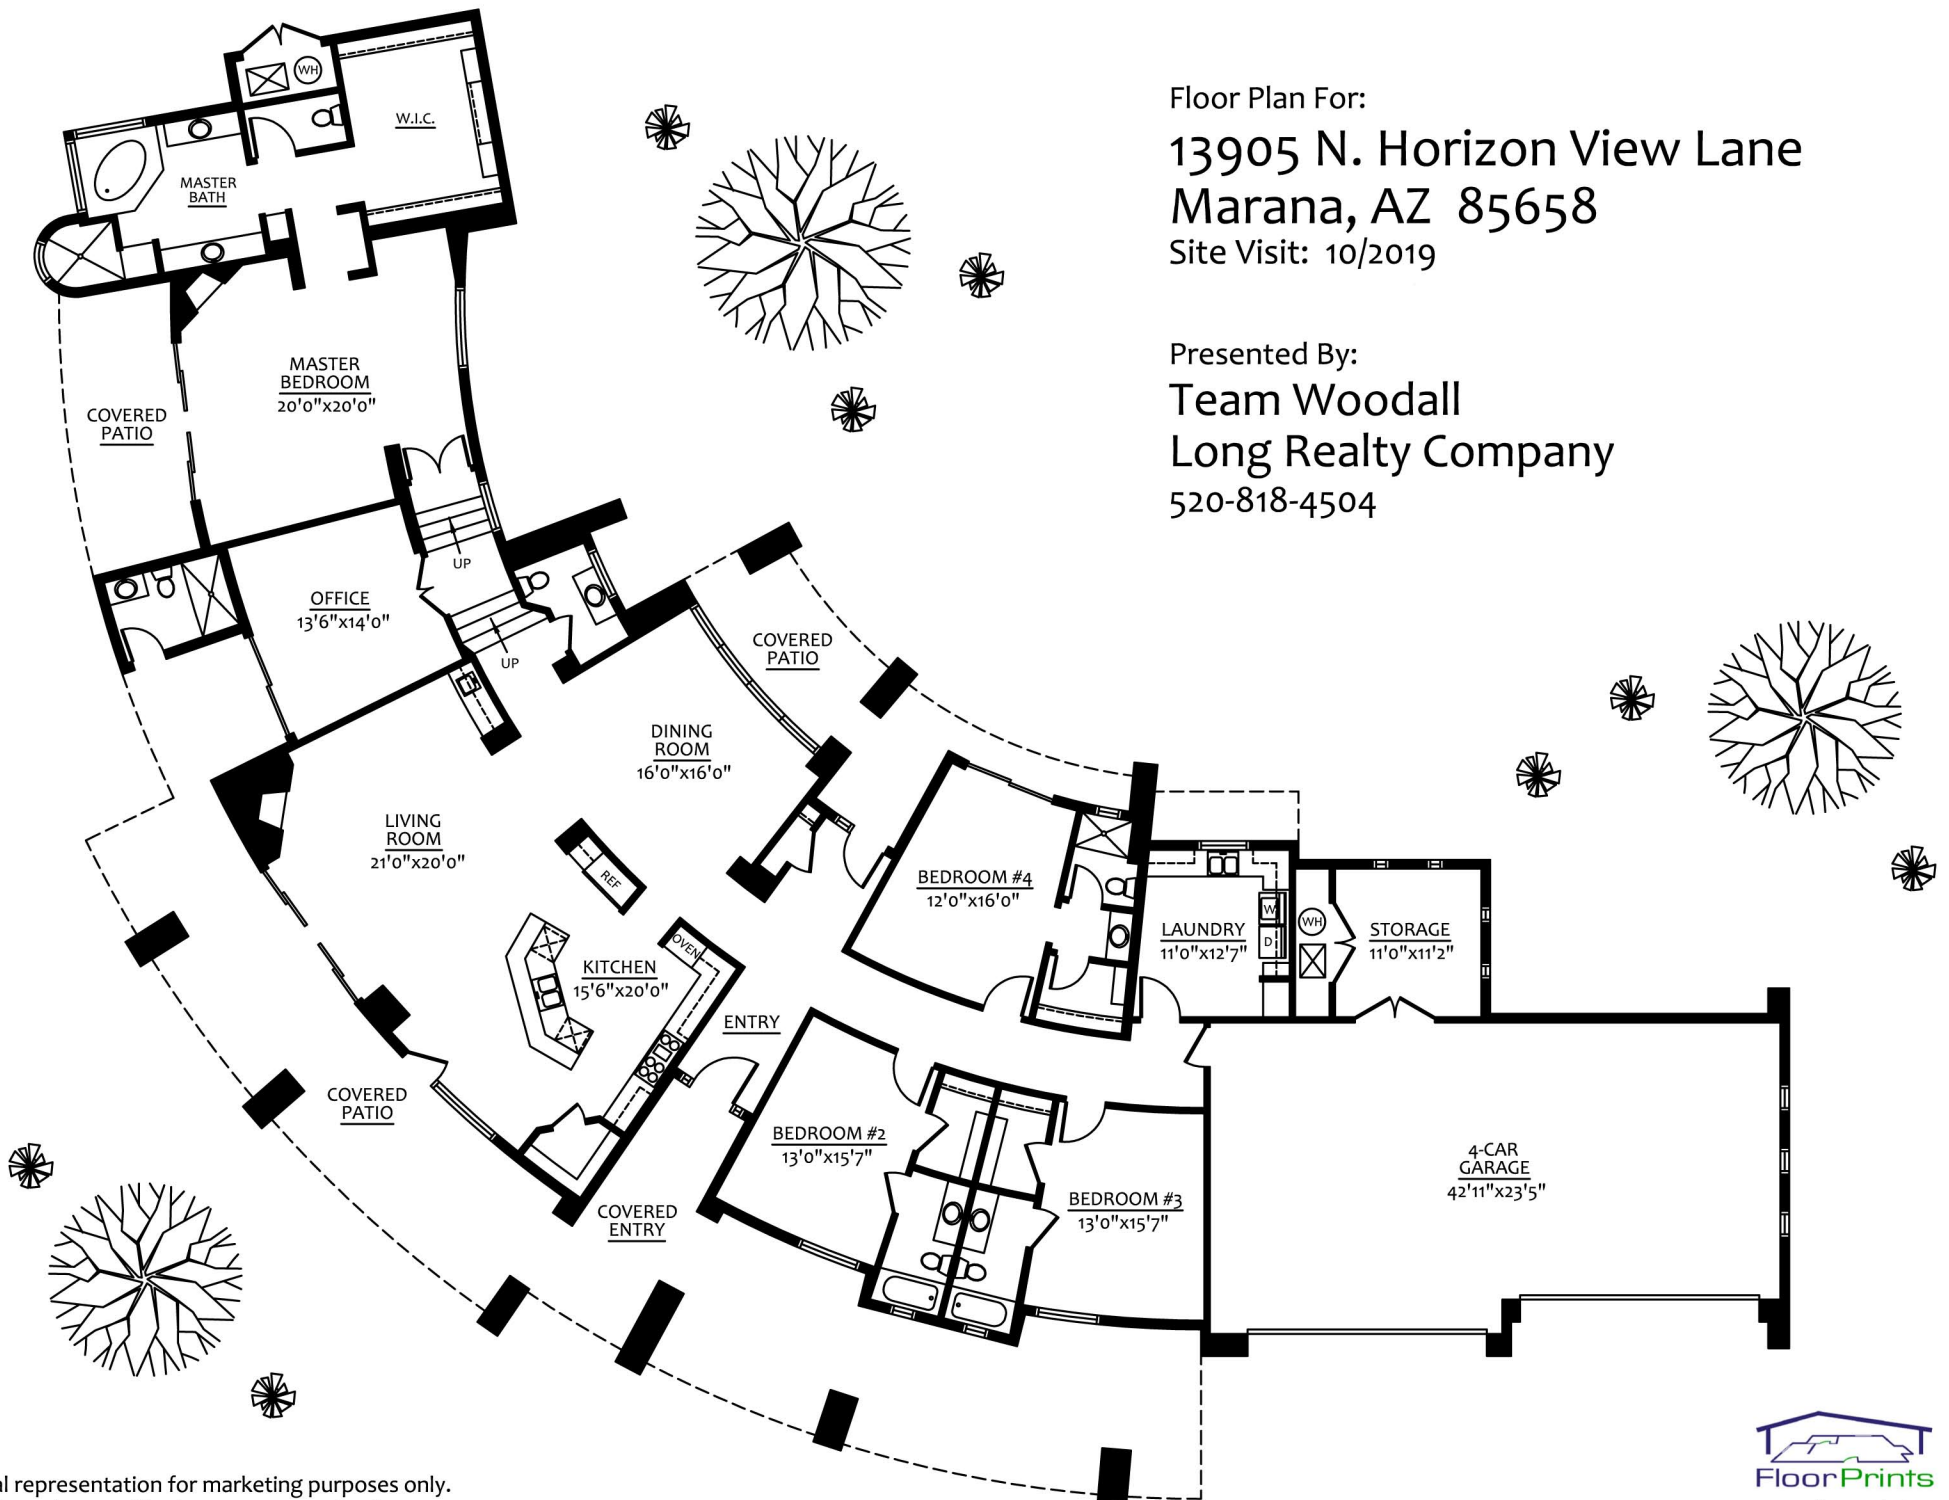

Floor Plan For:  
13905 N. Horizon View Lane  
Marana, AZ 85658  
Site Visit: 10/2019

Presented By:  
Team Woodall  
Long Realty Company  
520-818-4504

Visual representation for marketing purposes only.  
All dimensions and features are approximate.  
© 2019, FloorPrints, LLC