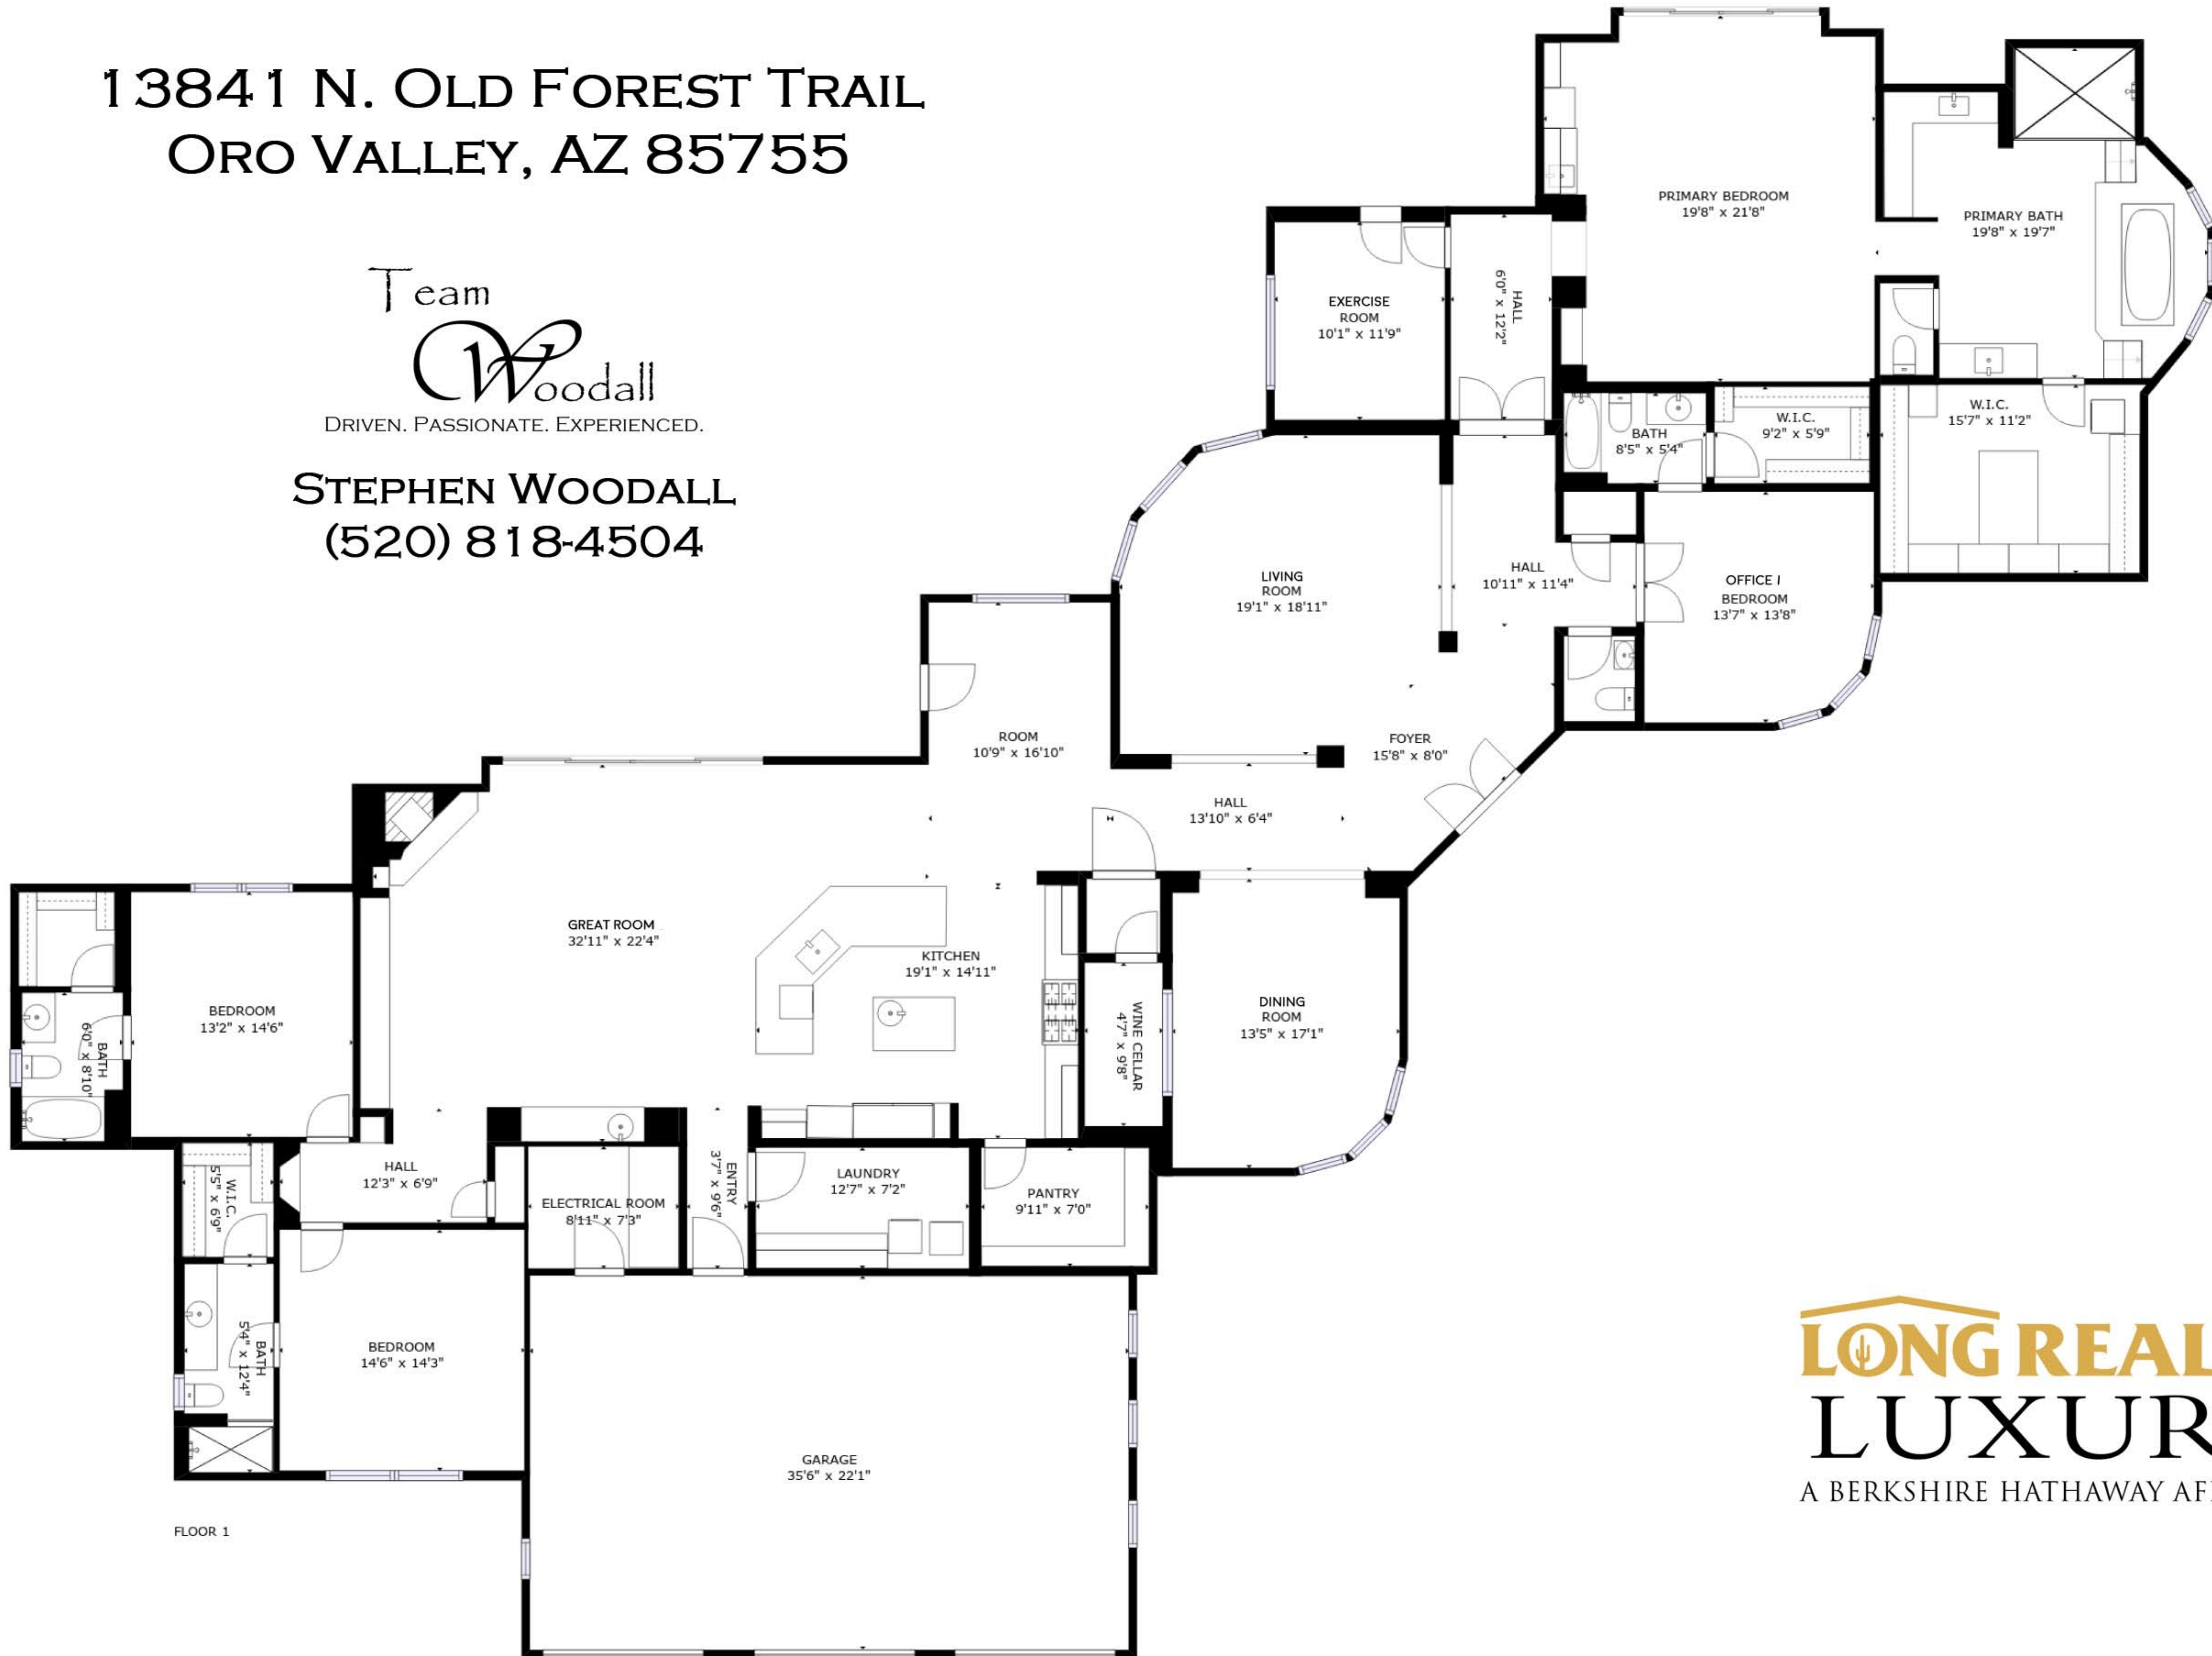

13841 N. OLD FOREST TRAIL
ORO VALLEY, AZ 85755

Team
Woodall
DRIVEN. PASSIONATE. EXPERIENCED.

STEPHEN WOODALL
(520) 818-4504

LONG REALTY
LUXURY
A BERKSHIRE HATHAWAY AFFILIATE

SIZES AND DIMENSIONS ARE APPROXIMATE - ACTUAL MEASUREMENTS MAY VARY