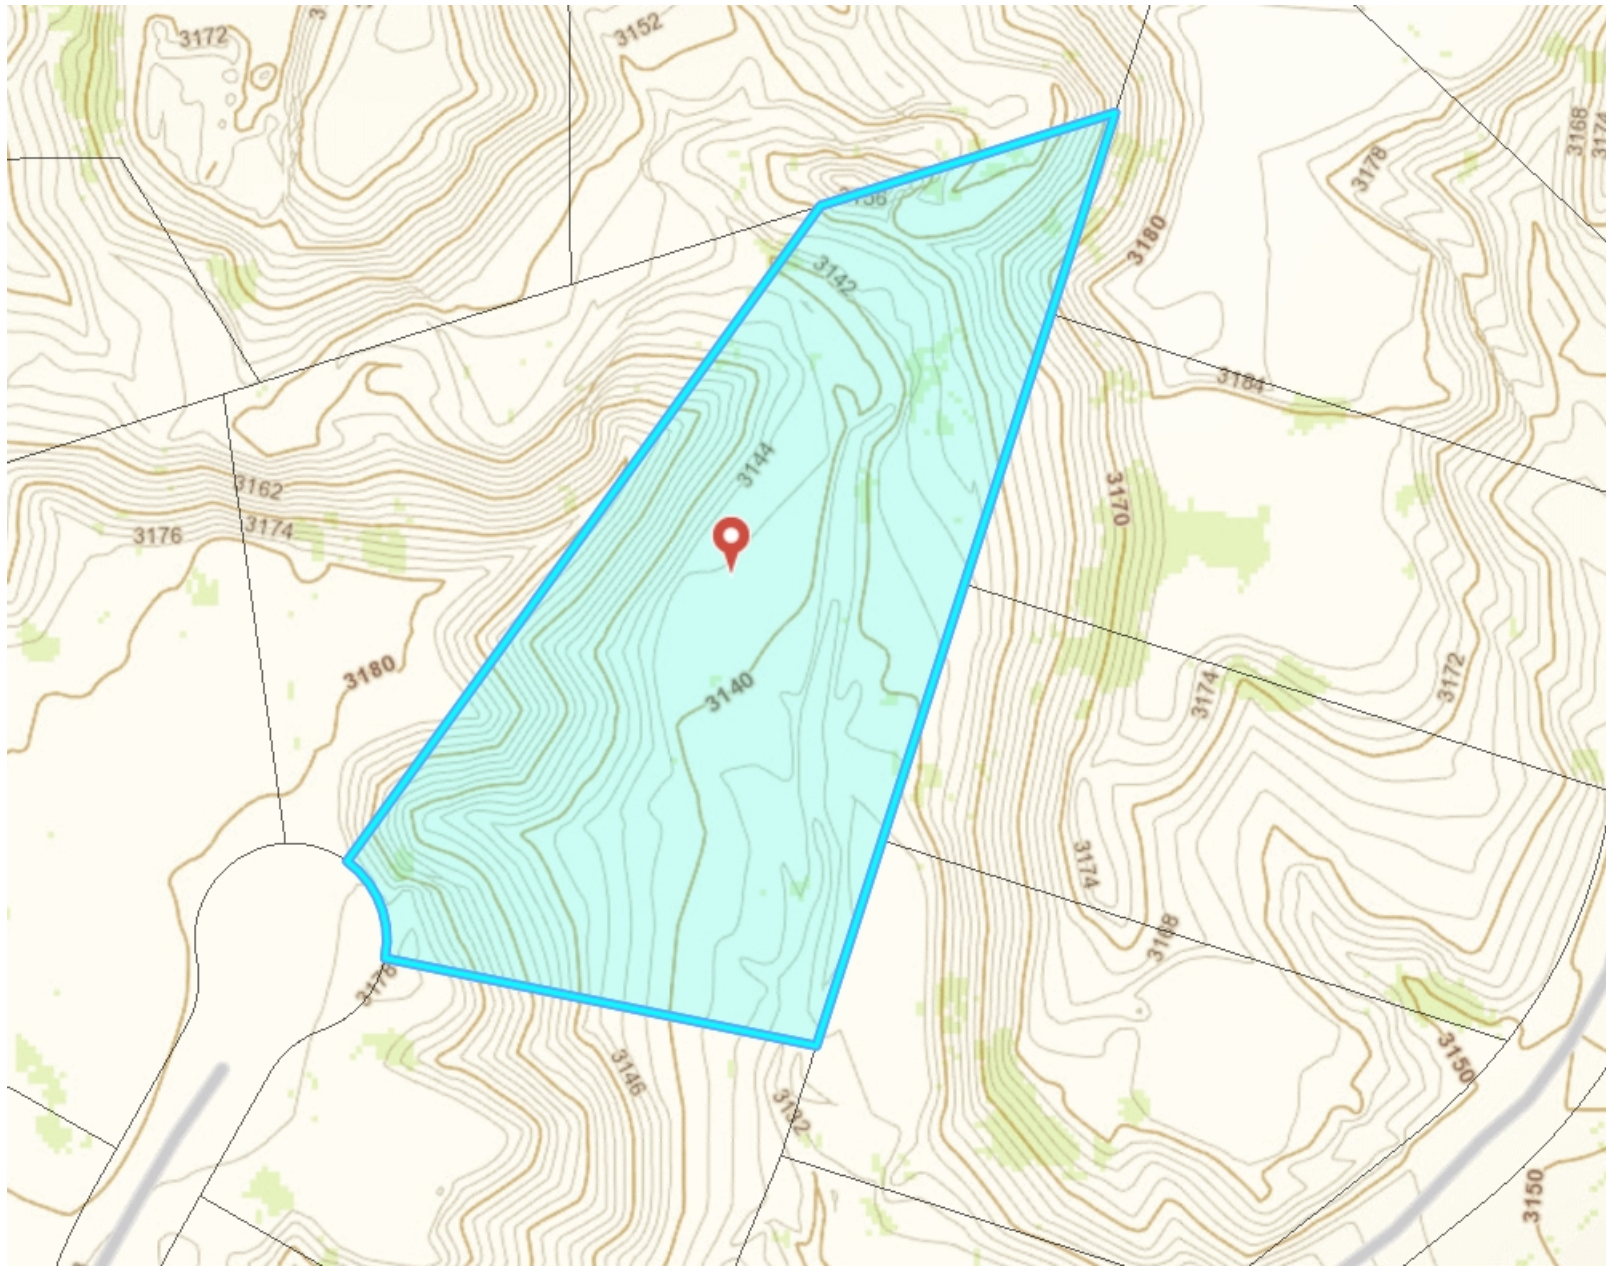

# PimaMaps Print

## Legend

- Parcels
- Sanitary Sewer Pipe Status
- Sanitary Sewer Service Areas
- Sanitary Sewer Pipe Plan Nurr

## Notes:

This map is static output from an internet mapping site and no warranty is expressed or implied as to the accuracy, reliability, currency or completeness of the data, and is for reference only