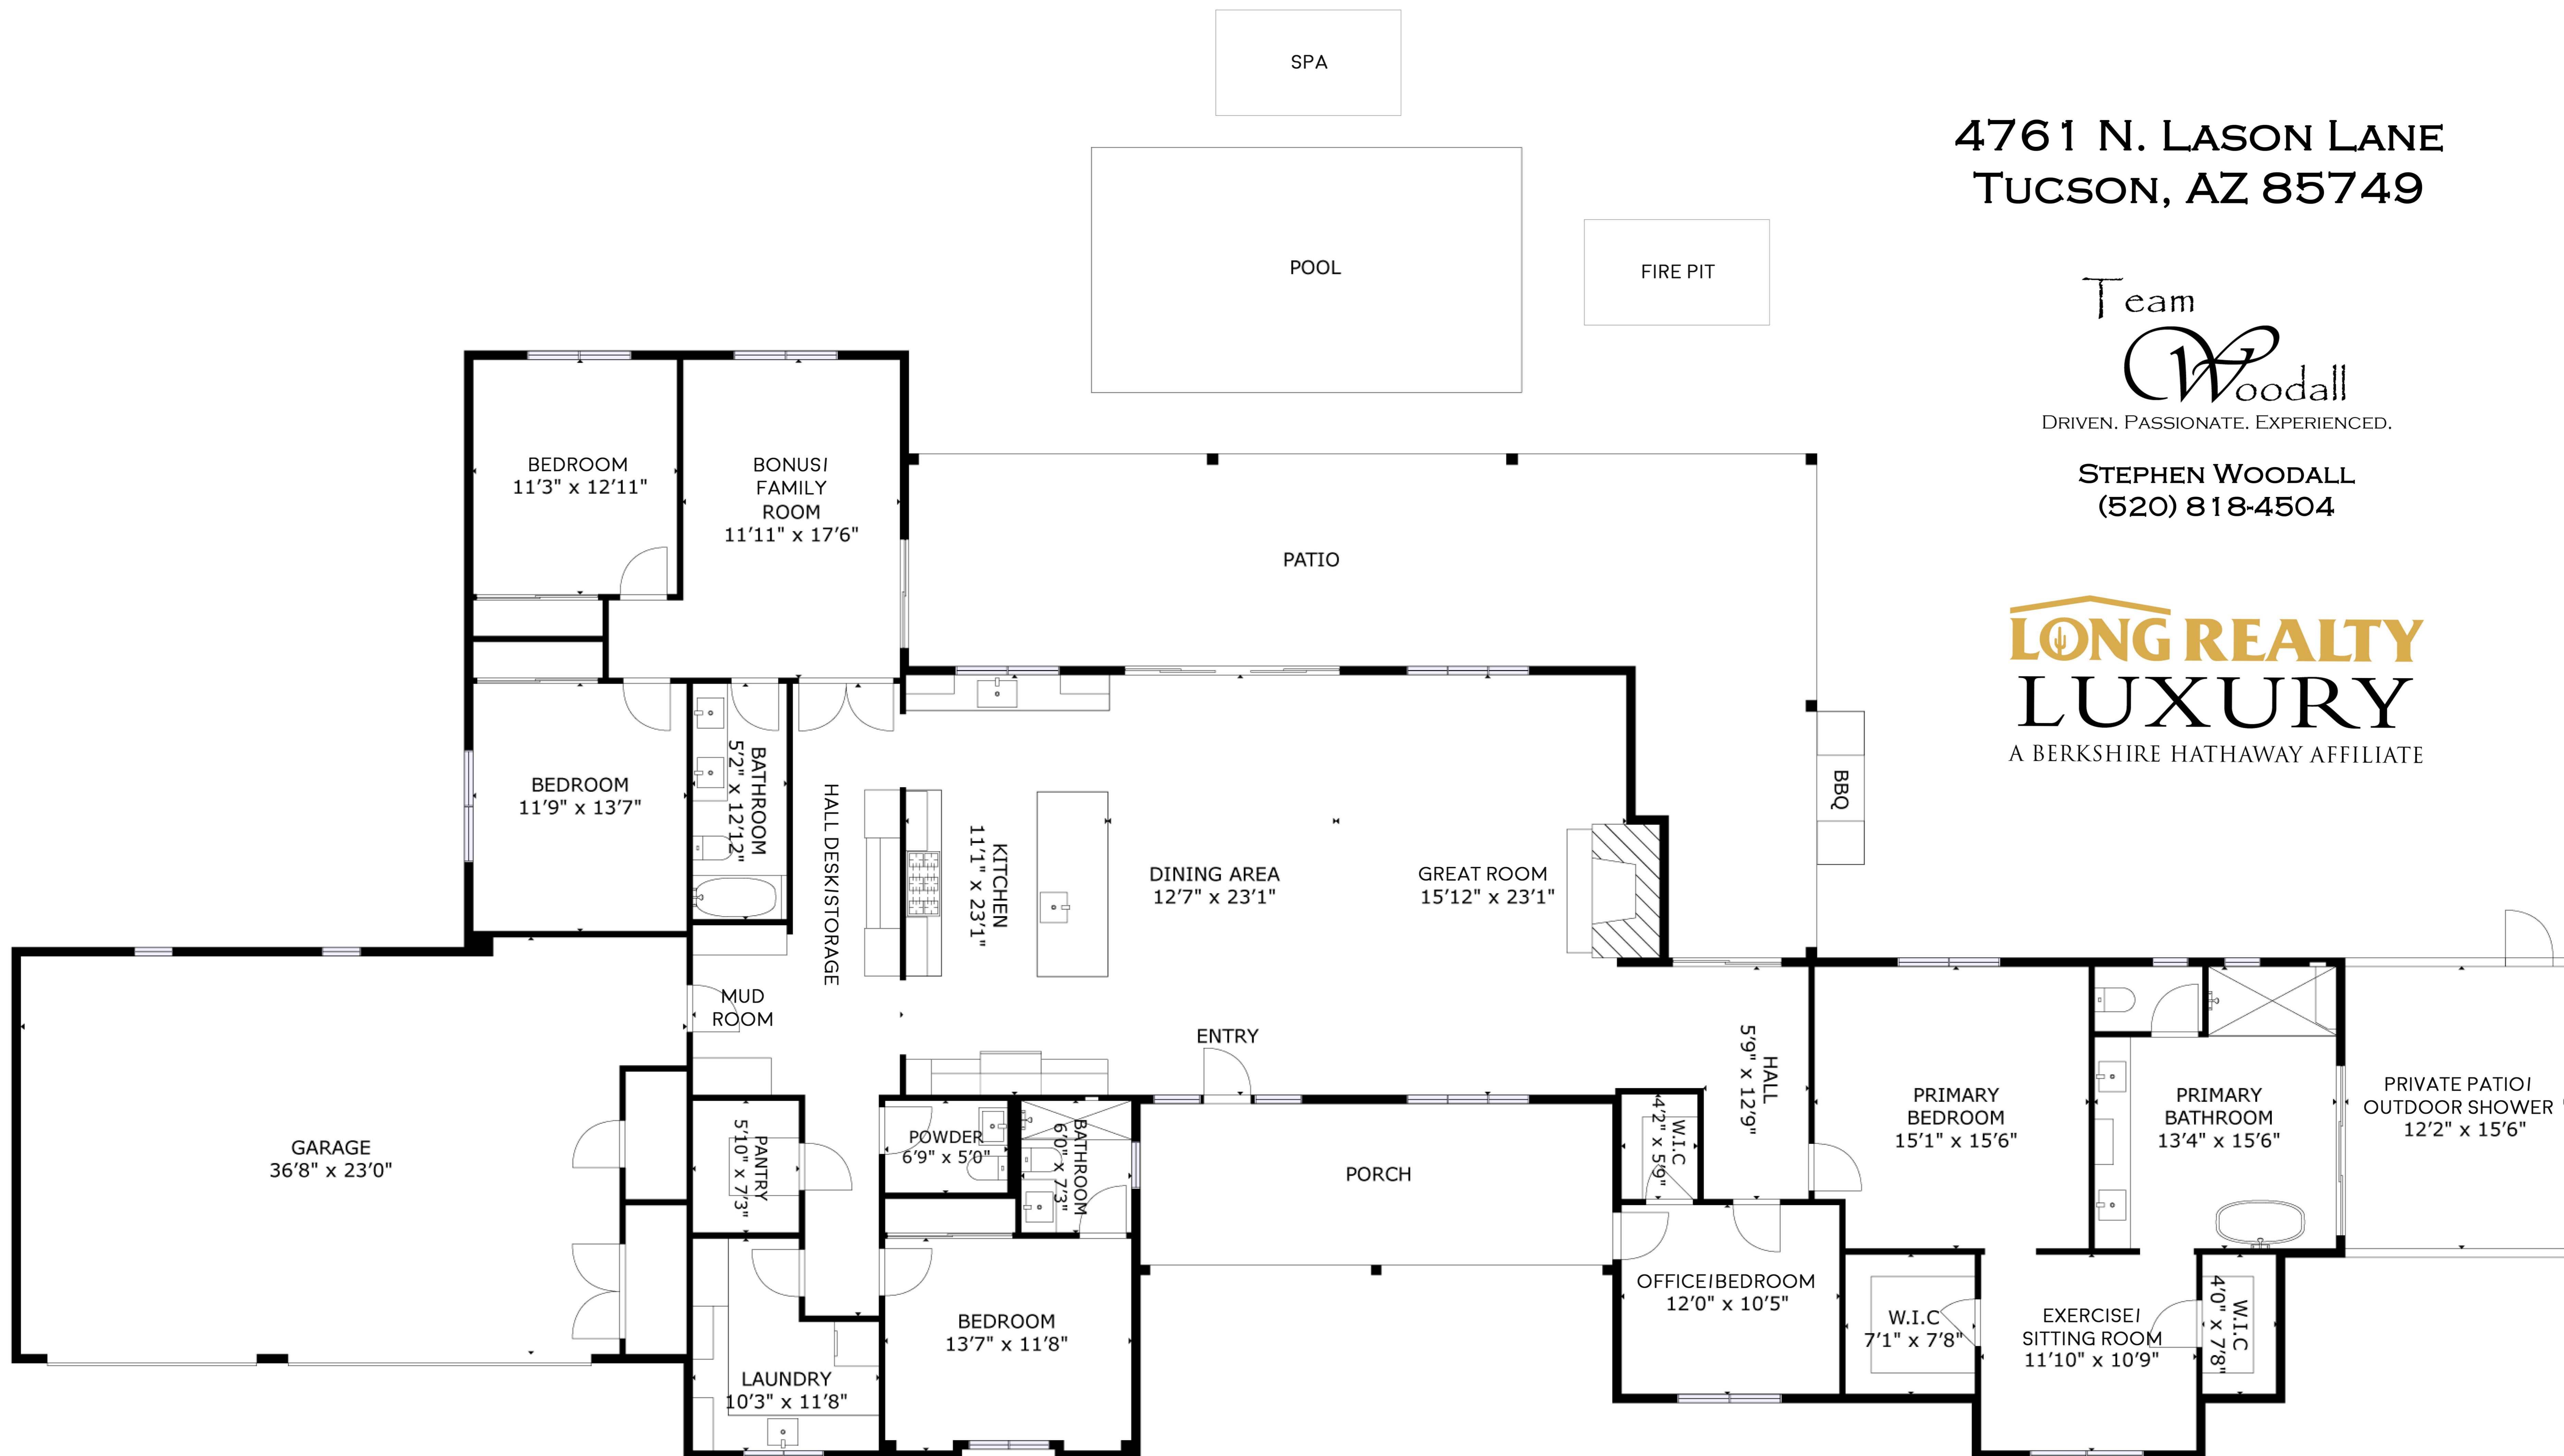

4761 N. LASON LANE
TUCSON, AZ 85749

Team
Woodall

DRIVEN. PASSIONATE. EXPERIENCED.

STEPHEN WOODALL
(520) 818-4504

LONG REALTY
LUXURY
A BERKSHIRE HATHAWAY AFFILIATE

SIZES AND DIMENSIONS ARE APPROXIMATE - ACTUAL MEASUREMENTS MAY VARY