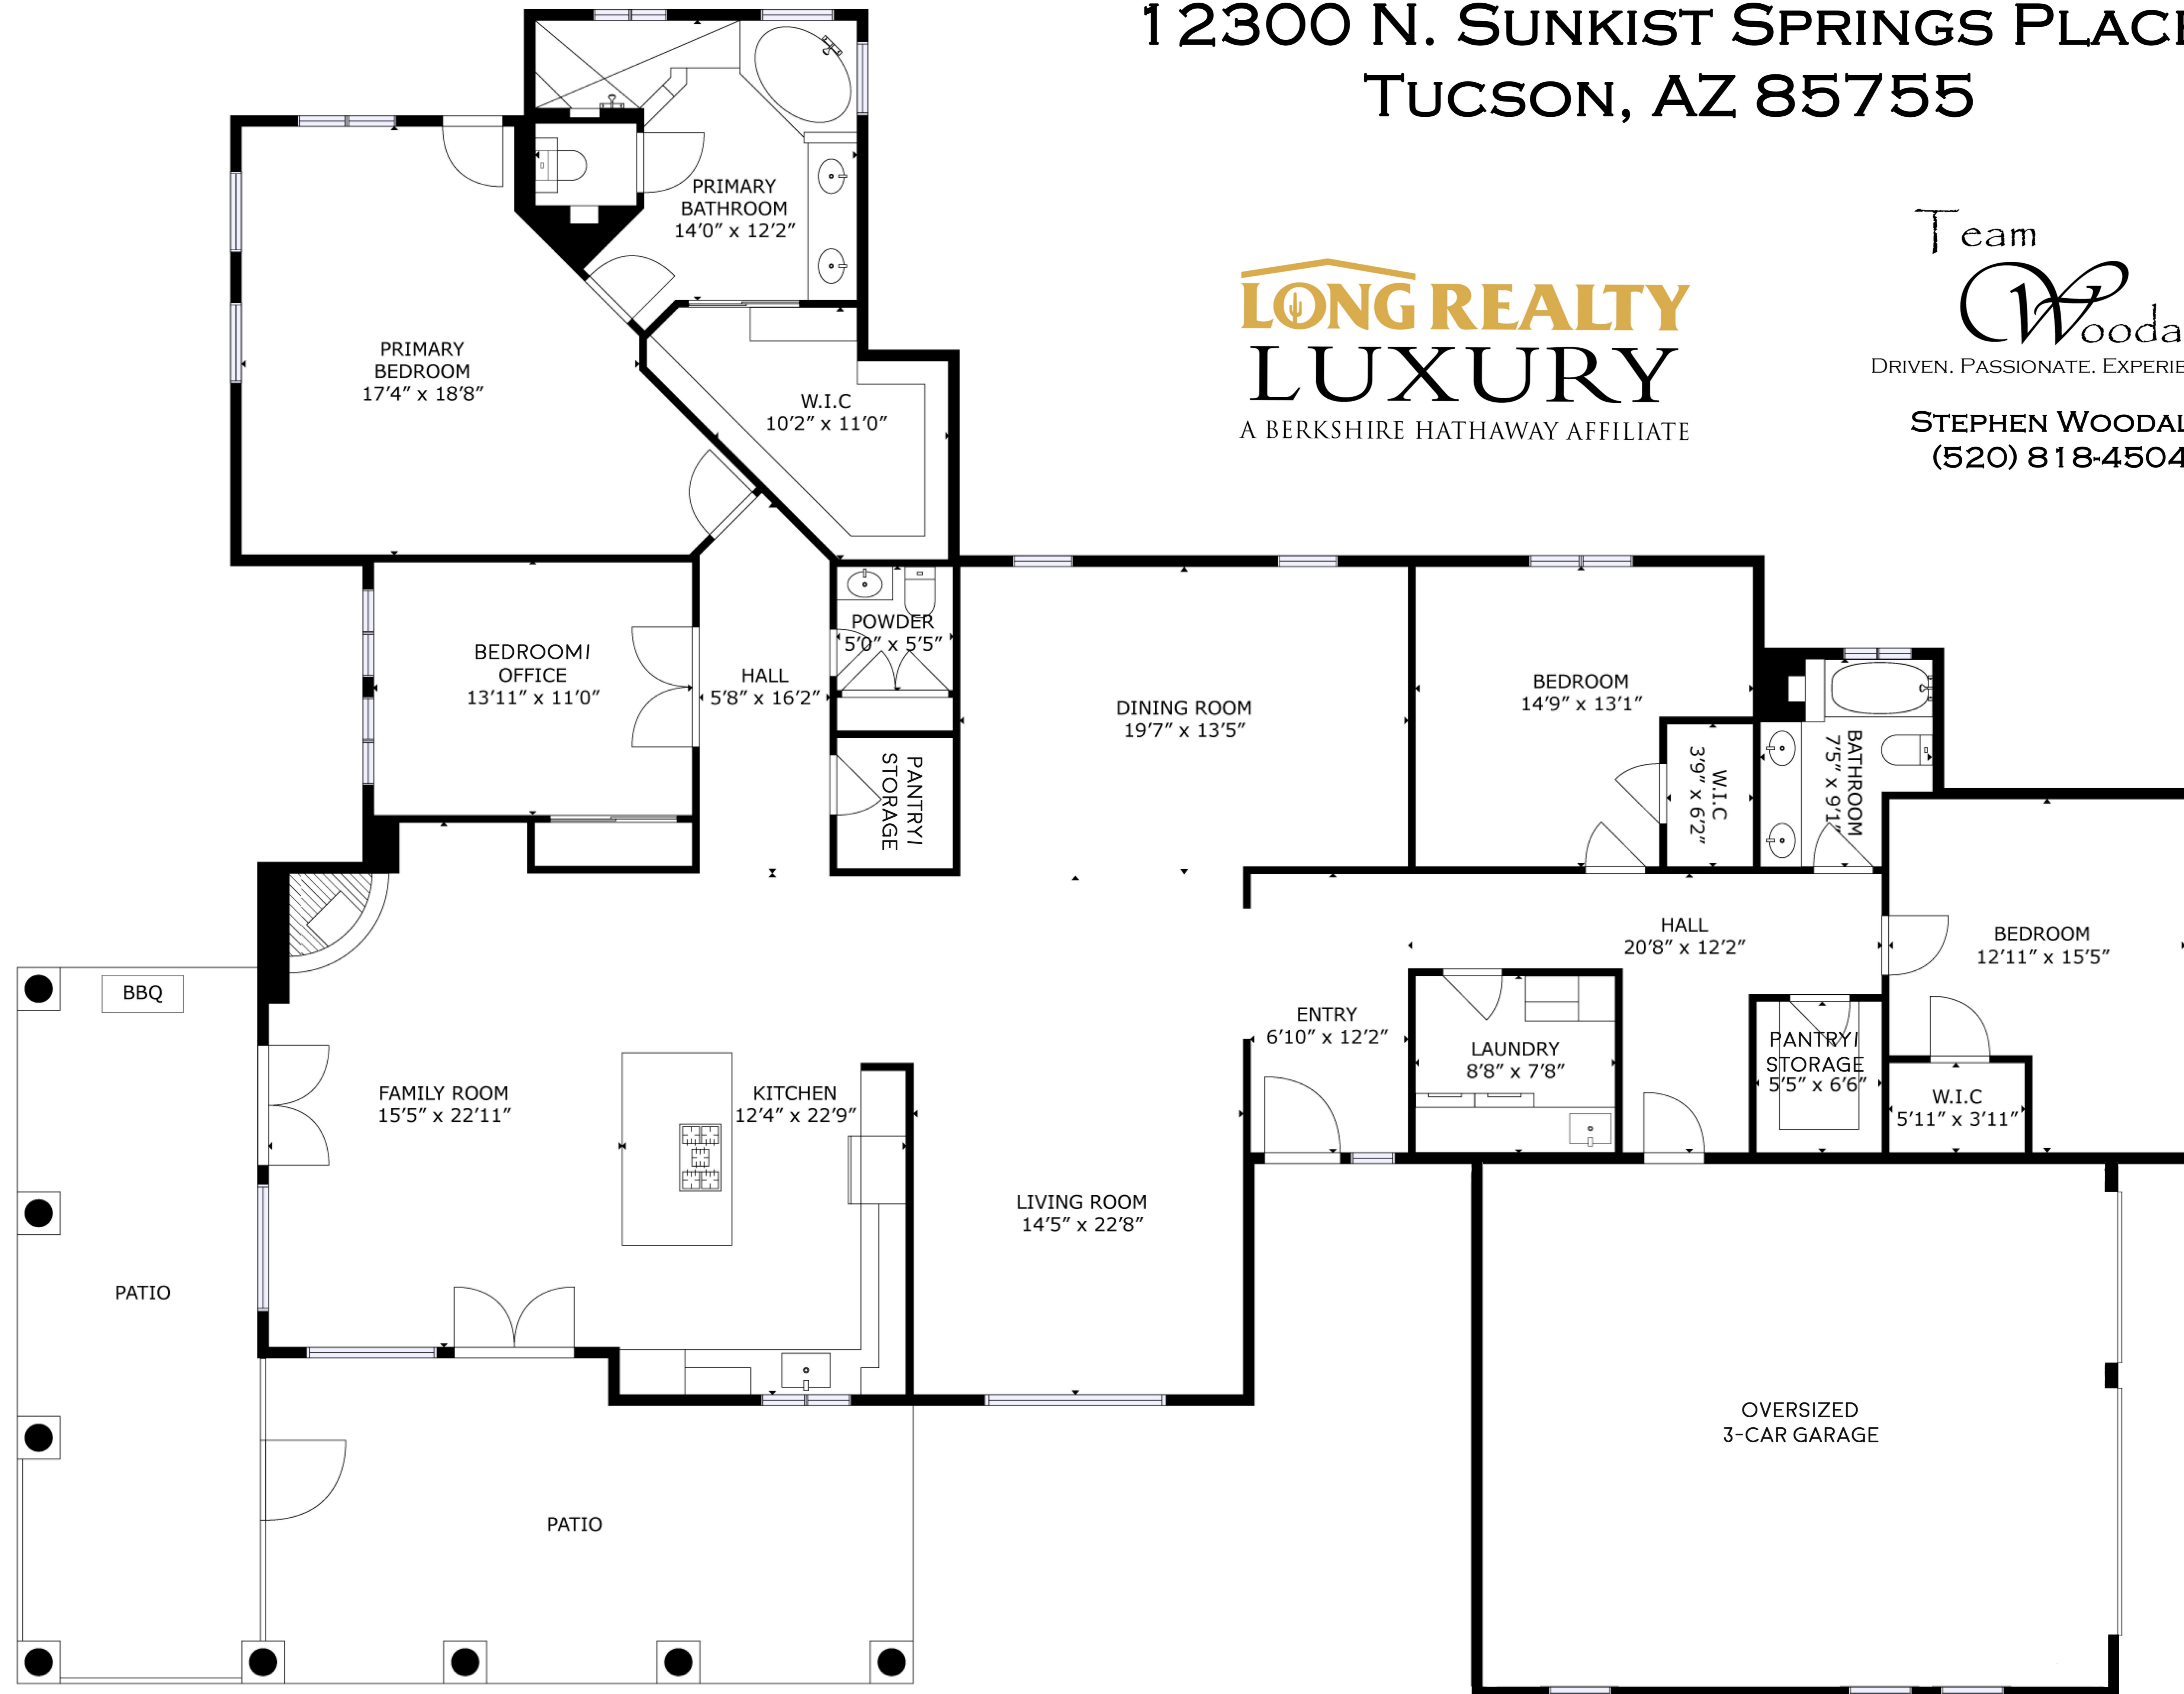

12300 N. SUNKIST SPRINGS PLACE
TUCSON, AZ 85755

LONG REALTY
LUXURY
A BERKSHIRE HATHAWAY AFFILIATE

Team
Woodall
DRIVEN. PASSIONATE. EXPERIENCED.

STEPHEN WOODALL
(520) 818-4504

SIZES AND DIMENSIONS ARE APPROXIMATE - ACTUAL MEASUREMENTS MAY VARY