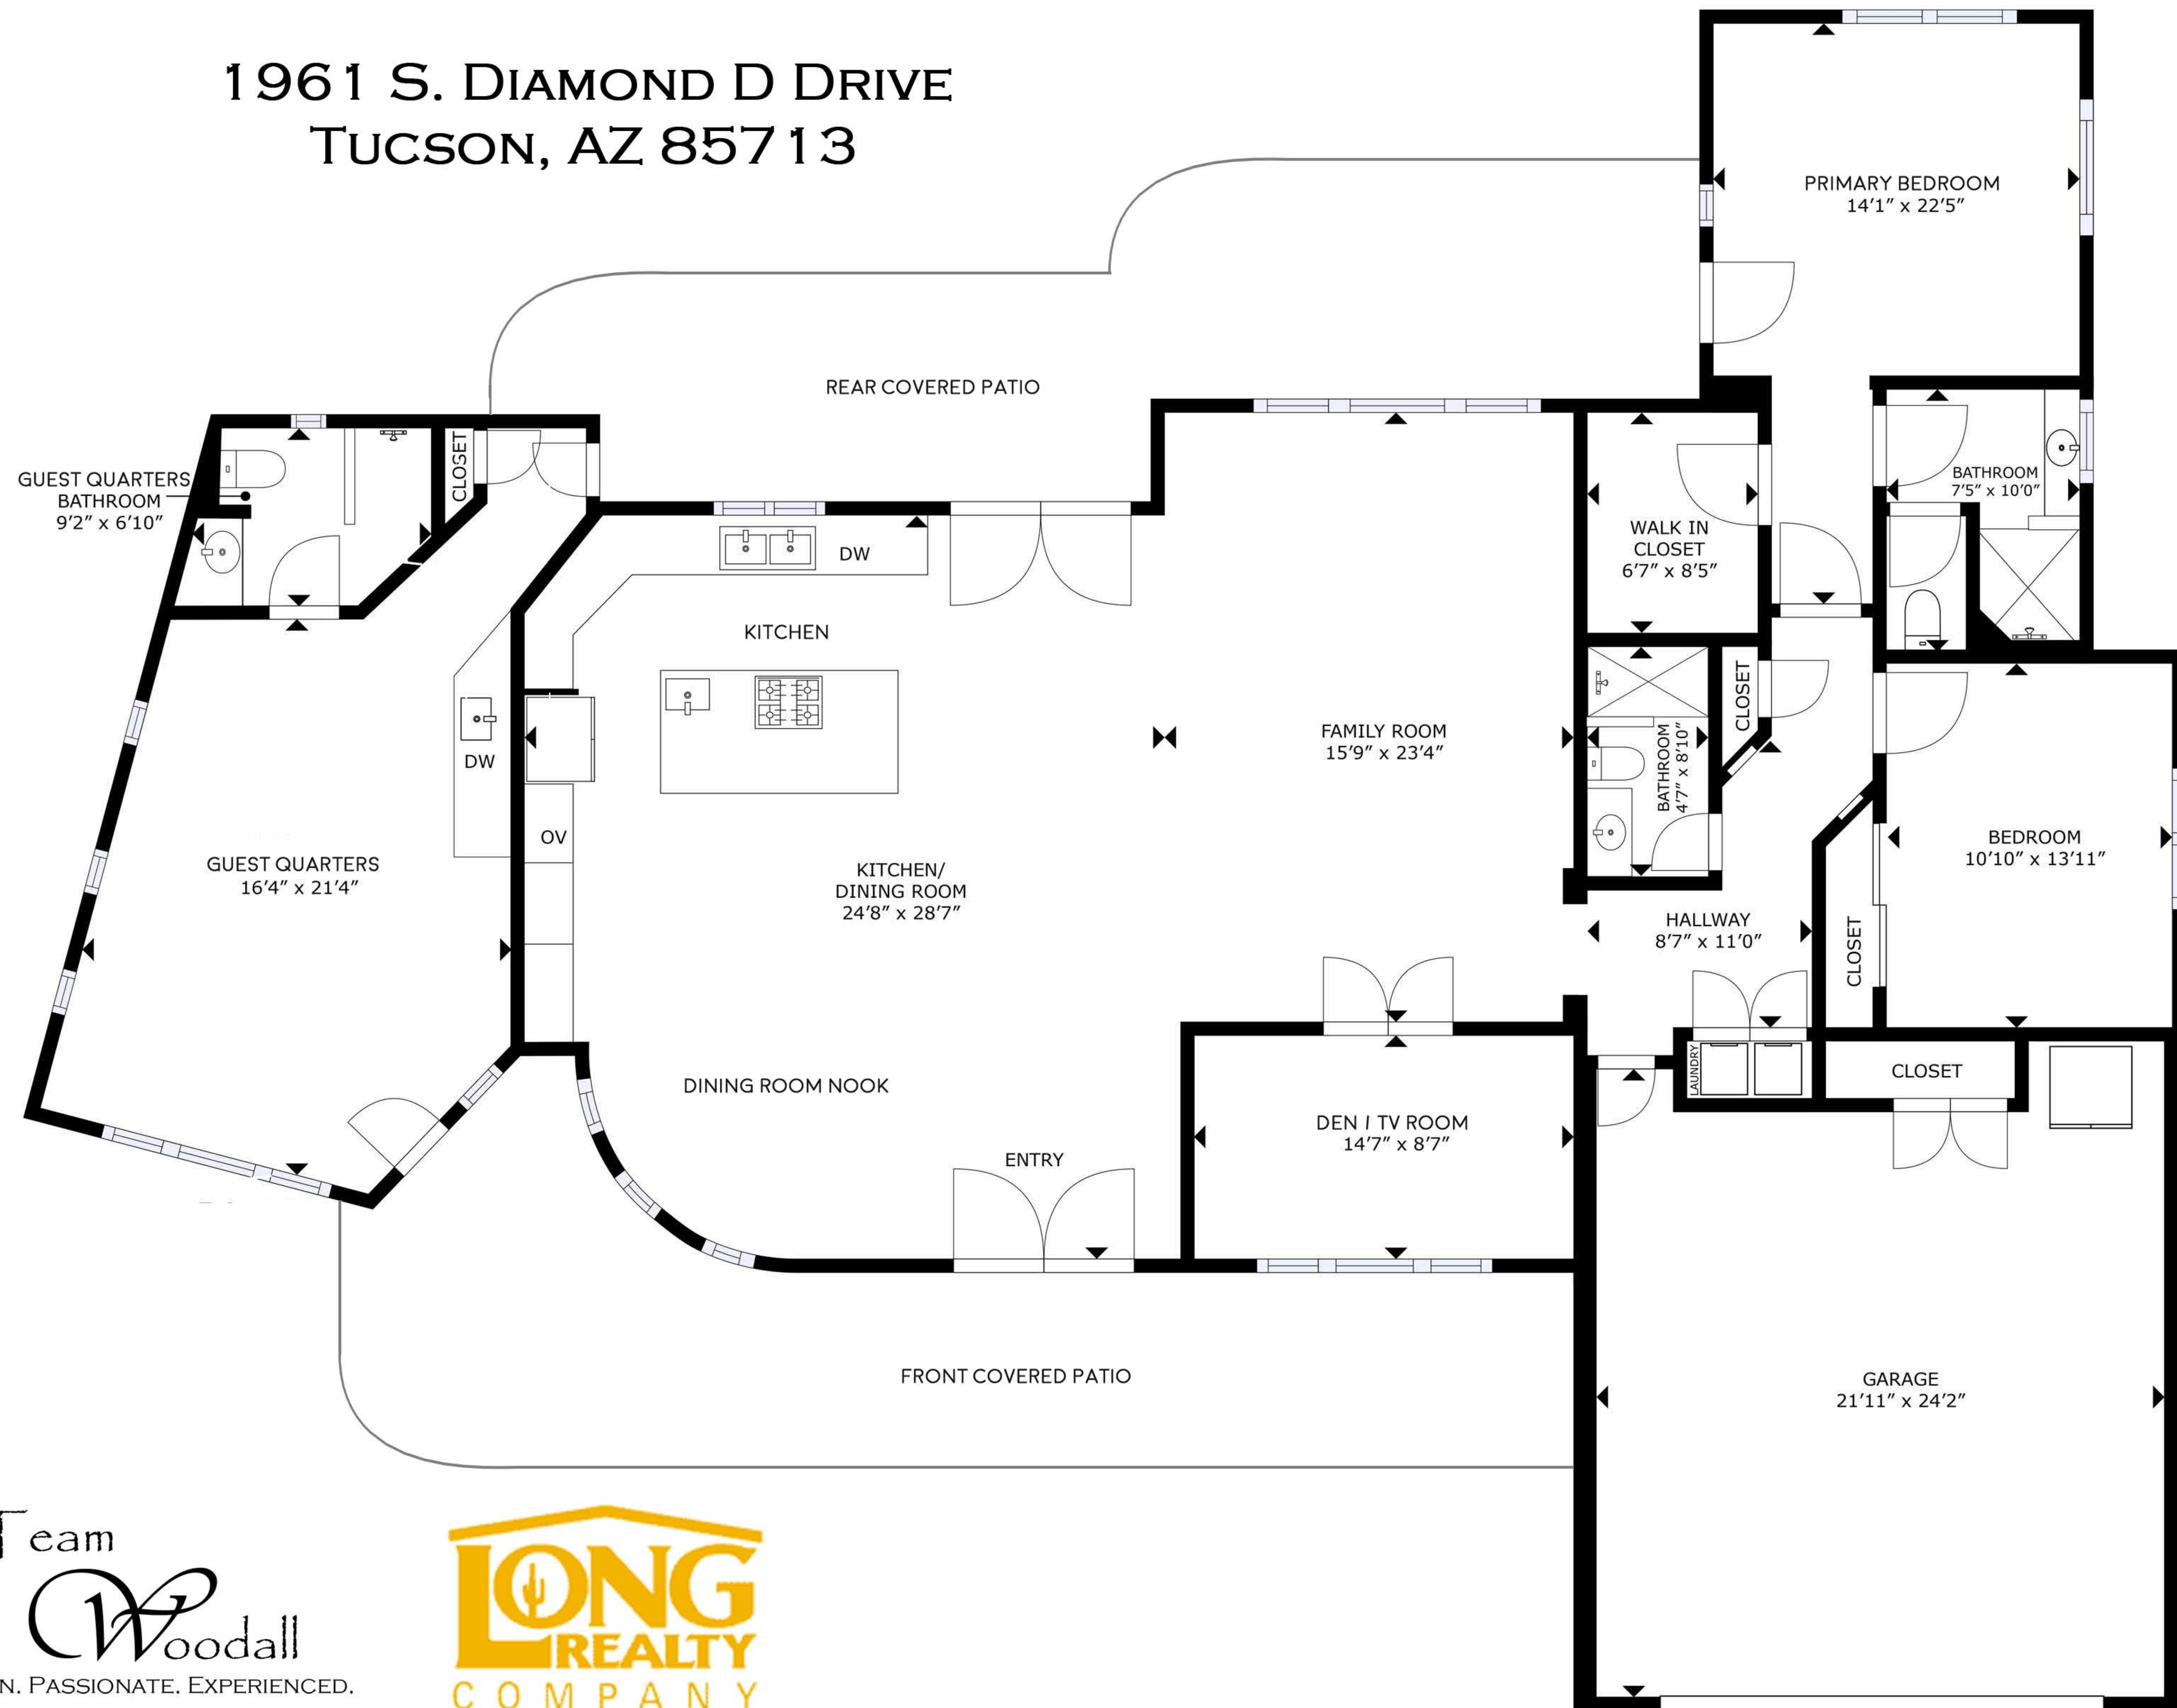

1961 S. DIAMOND D DRIVE
TUCSON, AZ 85713

Team
Woodall
DRIVEN. PASSIONATE. EXPERIENCED.

STEPHEN WOODALL
(520) 818-4504

SIZES AND DIMENSIONS ARE APPROXIMATE - ACTUAL MEASUREMENTS MAY VARY